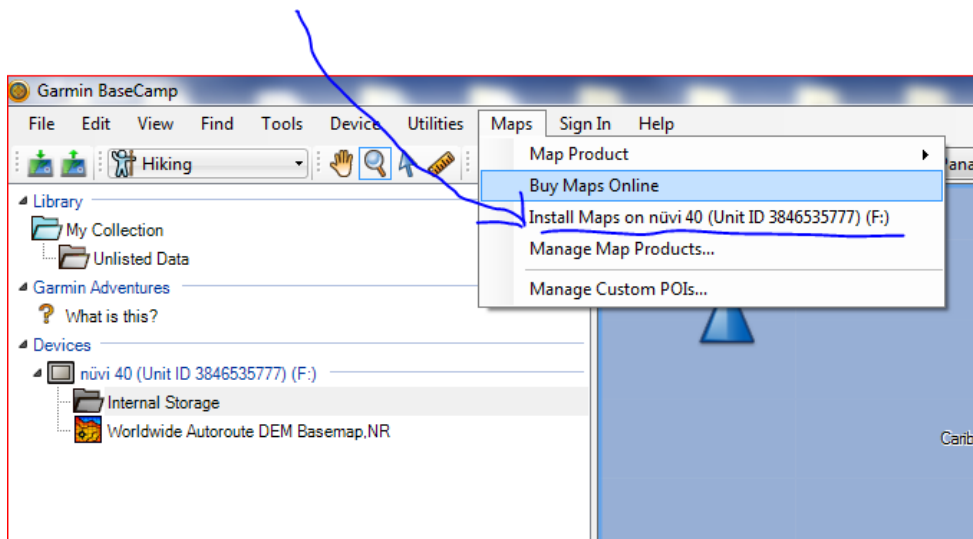

- 14) Click on OK

- 15) Open up Map and then click on Map Products to make sure the Panama map is selected with a check mark

- 16) Click on the GPS Internal Memory tap to highlight

- 17) Click On Maps and then on Install Maps on nüvi XX (Unit id XXXXXXXXXXXXX)