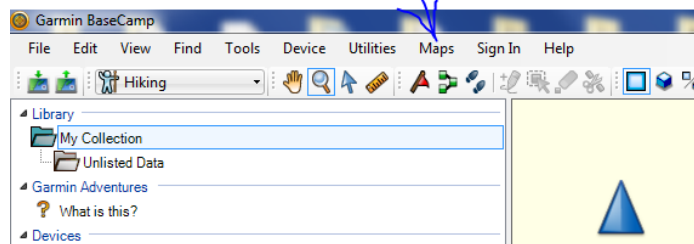

NEW MAPS ON GPS UNITS PANAMA-GPS

1) Download from Garmin Web site Basecamp
  <http://www.garmin.com/en-US/shop/downloads/basecamp> Install this program once installed close down Basecamp (important Step)
2) Go to our web site www.panama-gps.com MEMBER SIGN IN
3) User Name: **Will Be Sent to you** – Password: **Will Be Sent to you**
4) Scroll to the bottom of the Screen to find the Ver 3.3.4 Install download and run this program,
5) Download from our Member Sign In area Ver. 4.4.5 or the latest version listed.
6) Run and install the latest version you just downloaded this will update the maps in Basecamp with the newest map
7) **Do not Turn on GPS** the computer will turn it on
8) Connect GPS To computer by USB
9) Go to Basecamp

10) Open Map Tab in Garmin Basecamp