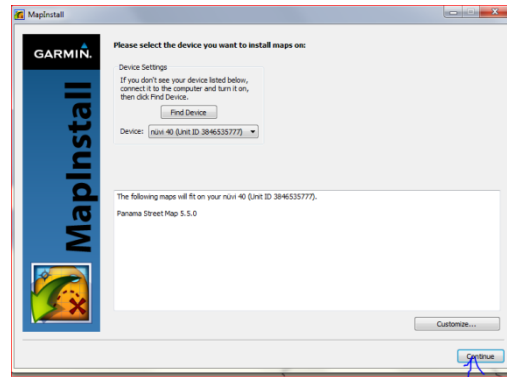

18) Click on Continue