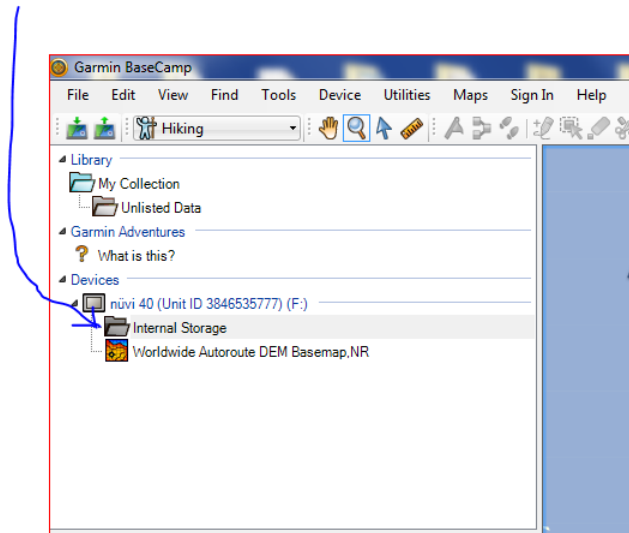

16) Click on the GPS Internal Memory tap to highlight