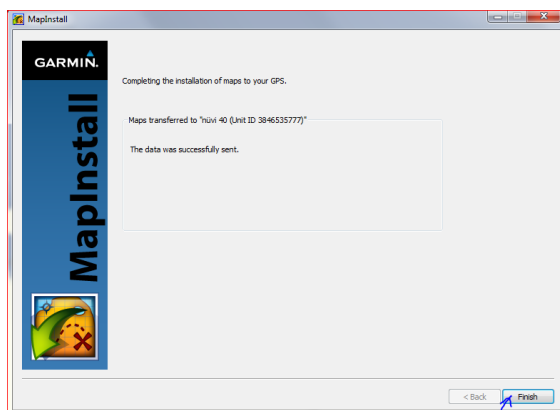

20) Click on Finish (map is now installed) you can disconnect the GPS and start again with the next GPS.