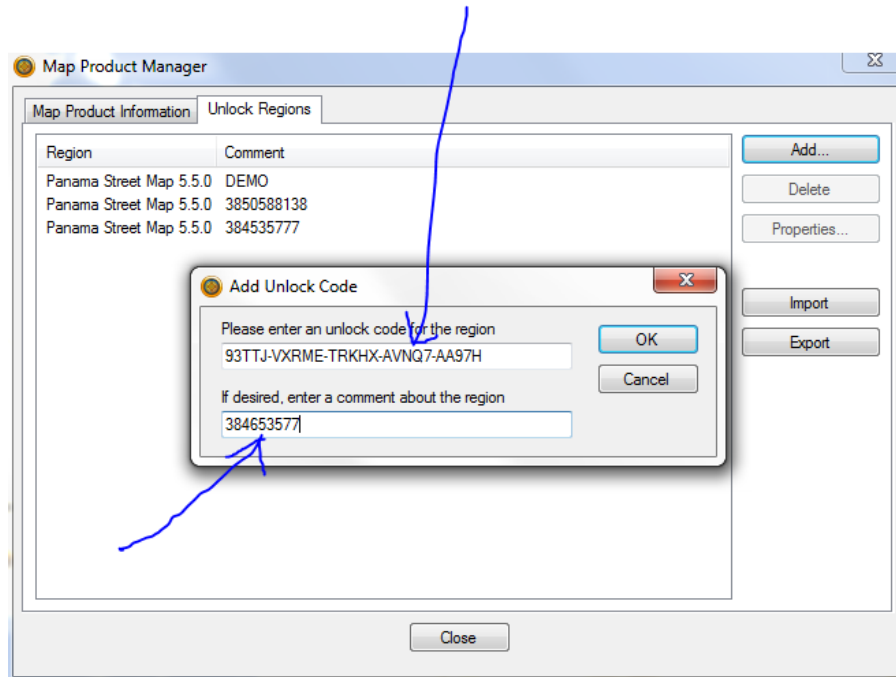

NEW MAPS ON GPS UNITS PANAMA-GPS

- 1) Download from Garmin Web site Basecamp
<http://www.garmin.com/en-US/shop/downloads/basecamp> Install this program once installed close down Basecamp (important Step)
- 2) Go to our web site www.panama-gps.com MEMBER SIGN IN
- 3) User Name: **Will Be Sent to you** – Password: **Will Be Sent to you**
- 4) Scroll to the bottom of the Screen to find the Ver 3.3.4 Install download and run this program,
- 5) Download from our Member Sign In area Ver. 4.4.5 or the latest version listed.
- 6) Run and install the latest version you just downloaded this will update the maps in Basecamp with the newest map
- 7) **Do not Turn on GPS** the computer will turn it on
- 8) Connect GPS To computer by USB
- 9) Go to Basecamp

- 10) Open Map Tab in Garmin Basecamp

11) Go to MANAGE MAP PRODUCTS

12) Go to Unlock Regions

- 13) Click on ADD Now cut and paste the unlock key sent to you for this unit ID each unlock key is special to each GPS. The number below is special to the Unit ID number in this picture, each GPS will have its own unlock key. The comments field you can put the unit ID number and date of your purchase.

- 14) Click on OK

- 15) Open up Map and then click on Map Products to make sure the Panama map is selected with a check mark

- 16) Click on the GPS Internal Memory tap to highlight

- 17) Click On Maps and then on Install Maps on nüvi XX (Unit id XXXXXXXXXXXXX)