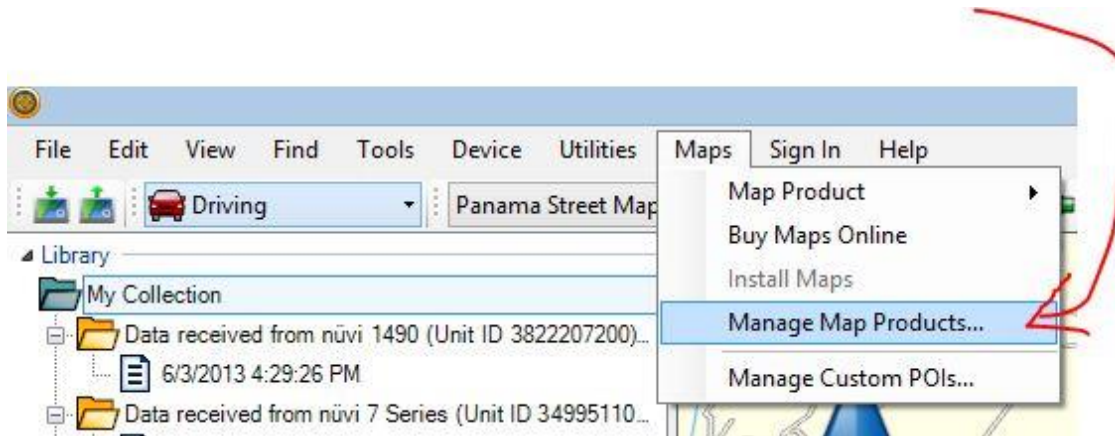

NEW MAPS ON GPS UNITS PANAMA-GPS

- 1) Download from Garmin Web site Basecamp
<http://www.garmin.com/en-US/shop/downloads/basecamp> Install this program once installed close down Basecamp (important Step)
- 2) Go to our web site www.panama-gps.com MEMBER SIGN IN
- 3) User Name: **Will Be Sent to you** – Password: **Will Be Sent to you**
- 4) Scroll to the bottom of the Screen to find the Ver 3.3.4 Install download and run this program,
- 5) Download from our Member Sign In area Ver. 4.4.5 or the latest version listed.
- 6) Run and install the latest version you just downloaded this will update the maps in Basecamp with the newest map
- 7) **Do not Turn on GPS** the computer will turn it on
- 8) Connect GPS To computer by USB
- 9) Go to Basecamp

- 10) Open Map Tab in Garmin Basecamp

11) Go to MANAGE MAP PRODUCTS

12) Go to Unlock Regions

- 13) Click on ADD Now cut and paste the unlock key sent to you for this unit ID each unlock key is special to each GPS. The number below is special to the Unit ID number in this picture, each GPS will have its own unlock key. The comments field you can put the unit ID number and date of your purchase.