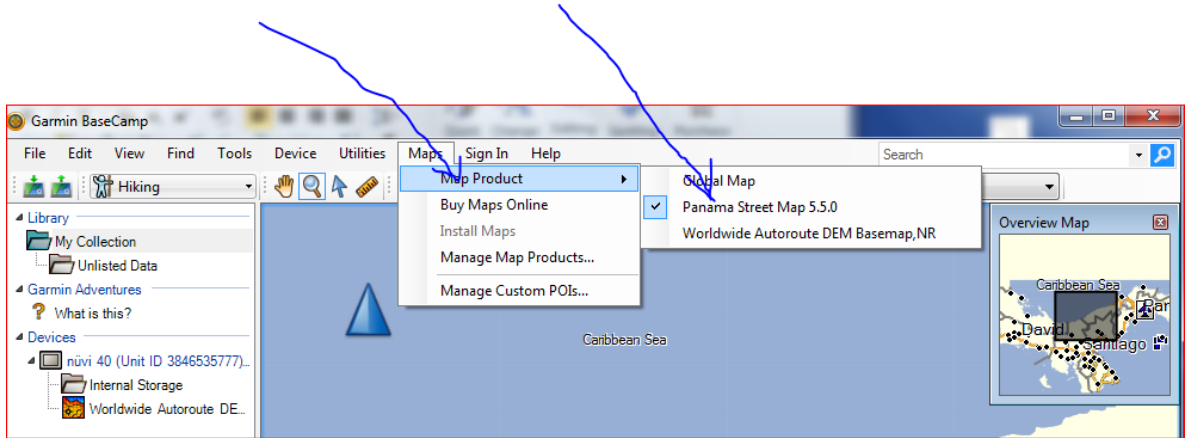

NEW MAPS ON GPS UNITS PANAMA-GPS

- 1) Download from Garmin Web site Basecamp
<http://www.garmin.com/en-US/shop/downloads/basecamp> Install this program once installed close down Basecamp (important Step)
- 2) Go to our web site www.panama-gps.com MEMBER SIGN IN
- 3) User Name: **Will Be Sent to you** – Password: **Will Be Sent to you**
- 4) Scroll to the bottom of the Screen to find the Ver 3.3.4 Install download and run this program,
- 5) Download from our Member Sign In area Ver. 4.4.5 or the latest version listed.
- 6) Run and install the latest version you just downloaded this will update the maps in Basecamp with the newest map
- 7) **Do not Turn on GPS** the computer will turn it on
- 8) Connect GPS To computer by USB
- 9) Go to Basecamp

- 10) Open Map Tab in Garmin Basecamp

11) Go to MANAGE MAP PRODUCTS

12) Go to Unlock Regions

- 13) Click on ADD Now cut and paste the unlock key sent to you for this unit ID each unlock key is special to each GPS. The number below is special to the Unit ID number in this picture, each GPS will have its own unlock key. The comments field you can put the unit ID number and date of your purchase.

- 14) Click on OK

- 15) Open up Map and then click on Map Products to make sure the Panama map is selected with a check mark

- 16) Click on the GPS Internal Memory tap to highlight

- 17) Click On Maps and then on Install Maps on nüvi XX (Unit id XXXXXXXXXXXXX)