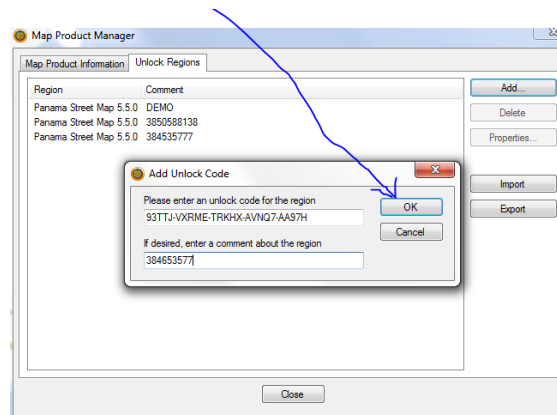

NEW MAPS ON GPS UNITS PANAMA-GPS

- 1) Download from Garmin Web site Basecamp
<http://www.garmin.com/en-US/shop/downloads/basecamp> Install this program once installed close down Basecamp (important Step)
- 2) Go to our web site www.panama-gps.com MEMBER SIGN IN
- 3) User Name: **Will Be Sent to you** – Password: **Will Be Sent to you**
- 4) Scroll to the bottom of the Screen to find the Ver 3.3.4 Install download and run this program,
- 5) Download from our Member Sign In area Ver. 4.4.5 or the latest version listed.
- 6) Run and install the latest version you just downloaded this will update the maps in Basecamp with the newest map
- 7) **Do not Turn on GPS** the computer will turn it on
- 8) Connect GPS To computer by USB
- 9) Go to Basecamp

- 10) Open Map Tab in Garmin Basecamp

11) Go to MANAGE MAP PRODUCTS

12) Go to Unlock Regions

- 13) Click on ADD Now cut and paste the unlock key sent to you for this unit ID each unlock key is special to each GPS. The number below is special to the Unit ID number in this picture, each GPS will have its own unlock key. The comments field you can put the unit ID number and date of your purchase.

- 14) Click on OK

- 15) Open up Map and then click on Map Products to make sure the Panama map is selected with a check mark

- 16) Click on the GPS Internal Memory tap to highlight

- 17) Click On Maps and then on Install Maps on nüvi XX (Unit id XXXXXXXXXXXXX)