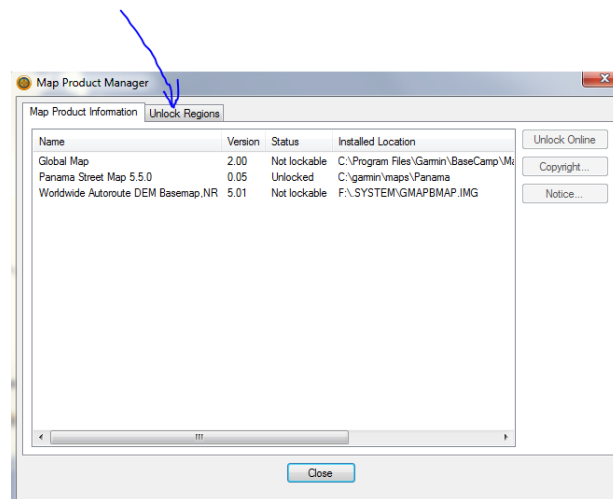

NEW MAPS ON GPS UNITS PANAMA-GPS

- 1) Download from Garmin Web site Basecamp
<http://www.garmin.com/en-US/shop/downloads/basecamp> Install this program once installed close down Basecamp (important Step)
- 2) Go to our web site www.panama-gps.com MEMBER SIGN IN
- 3) User Name: **Will Be Sent to you** – Password: **Will Be Sent to you**
- 4) Scroll to the bottom of the Screen to find the Ver 3.3.4 Install download and run this program,
- 5) Download from our Member Sign In area Ver. 4.4.5 or the latest version listed.
- 6) Run and install the latest version you just downloaded this will update the maps in Basecamp with the newest map
- 7) **Do not Turn on GPS** the computer will turn it on
- 8) Connect GPS To computer by USB
- 9) Go to Basecamp

- 10) Open Map Tab in Garmin Basecamp

11) Go to MANAGE MAP PRODUCTS

12) Go to Unlock Regions

- 13) Click on ADD Now cut and paste the unlock key sent to you for this unit ID each unlock key is special to each GPS. The number below is special to the Unit ID number in this picture, each GPS will have its own unlock key. The comments field you can put the unit ID number and date of your purchase.